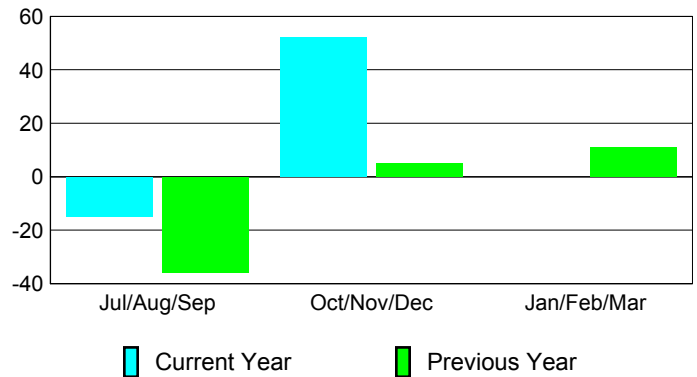

Membership Results
2012-2013

Membership
2011-2012

Month	Net Memb Goal	Actual New Memb	Actual Dropped Memb	Gain/Loss of Memb	Gain/Loss of Memb
Jul/Aug/Sep	-20	22	-37	-15	-36
Oct/Nov/Dec	15	69	-17	52	5
Jan/Feb/Mar	45				11
Totals	40	91	-54	37	-20

Membership Results 2012-2013

Goal, New, Dropped, Gain/Loss

Comparison of Membership Gain/Loss

Current Year Compared to the Previous Year

Gender Comparison 2012-2013

Jul/Aug/Sep

Oct/Nov/Dec

Jan/Feb/Mar