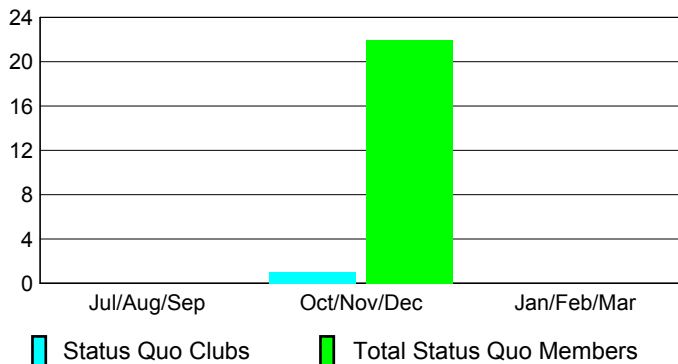

Club Results 2012-2013

Goal, New, Dropped, Gain/Loss

Comparison of Club Gain/Loss

Current Year Compared to the Previous Year

YTD Status Quo Clubs 2012-2013

Status Quo Clubs Compared to Status Quo Members

MEMBERSHIP

Membership Results
2012-2013

Membership
2011-2012

Month	Net Memb Goal	Actual New Memb	Actual Dropped Memb	Gain/Loss of Memb	Gain/Loss of Memb
Jul/Aug/Sep	-20	22	-37	-15	-36
Oct/Nov/Dec	15	69	-17	52	5
Jan/Feb/Mar	45				11
Totals	40	91	-54	37	-20