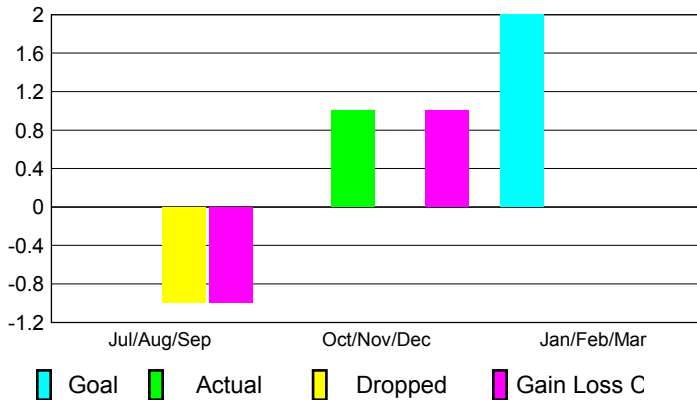

2012-2013 GMT Reports for District (or Undistricted) **District 128**

GMT: HOWARD PATRICK LEE

Location: ISRAEL

GMT CA: 4

CLUBS

Club Results
2012-2013

Clubs
2011-2012

Month	New Club Goal	Actual New Clubs	Actual Dropped Clubs	Gain/Loss of Clubs	Gain/Loss of Clubs
Jul/Aug/Sep	0	0	-1	-1	-1
Oct/Nov/Dec	0	1	0	1	1
Jan/Feb/Mar	2				0
Totals	2	1	-1	0	0

Club Results 2012-2013

Goal, New, Dropped, Gain/Loss

Comparison of Club Gain/Loss

Current Year Compared to the Previous Year

YTD Status Quo Clubs 2012-2013

Status Quo Clubs Compared to Status Quo Members

MEMBERSHIP

Membership Results
2012-2013

Membership
2011-2012

Month	Net Memb Goal	Actual New Memb	Actual Dropped Memb	Gain/Loss of Memb	Gain/Loss of Memb
Jul/Aug/Sep	-20	22	-37	-15	-36
Oct/Nov/Dec	15	69	-17	52	5
Jan/Feb/Mar	45				11
Totals	40	91	-54	37	-20