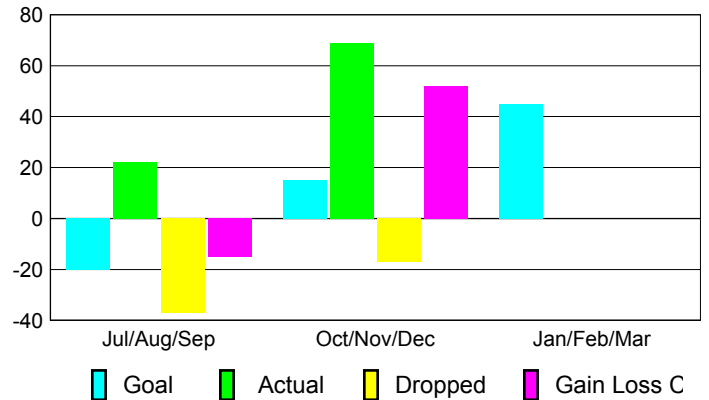

Membership Results 2012-2013

Goal, New, Dropped, Gain/Loss

Comparison of Membership Gain/Loss

Current Year Compared to the Previous Year