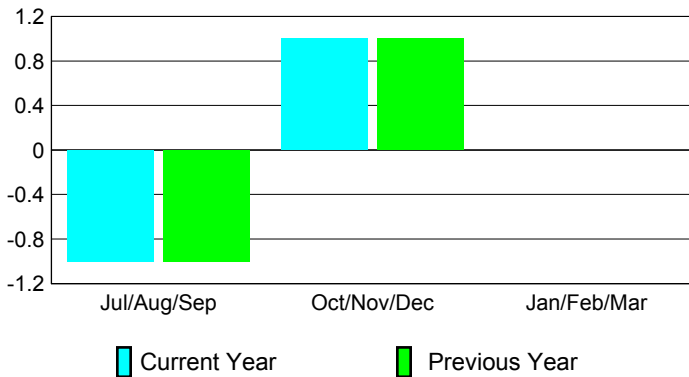

Club Results 2012-2013

Goal, New, Dropped, Gain/Loss

Comparison of Club Gain/Loss

Current Year Compared to the Previous Year

YTD Status Quo Clubs 2012-2013

Status Quo Clubs Compared to Status Quo Members

MEMBERSHIP